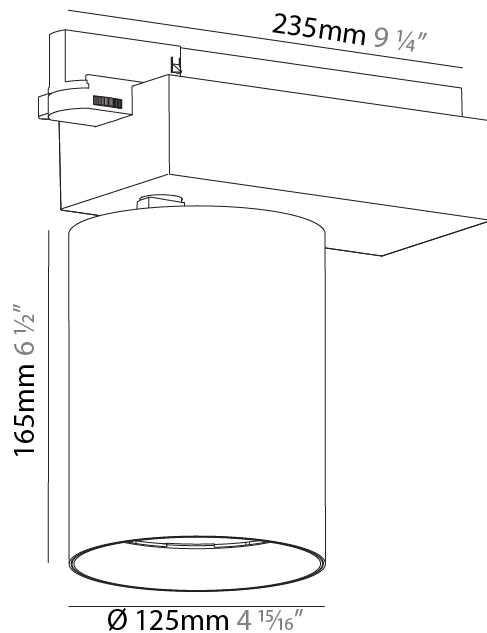

Beam Angle: 8
Adjustability: Rotational 340°; Tilt 90°

RATINGS AND CERTIFICATIONS

Certified By: Certified for North American Standards
IP rating: IP20

PROJECT _____

TYPE _____

SPECIFIER _____

QUANTITY _____