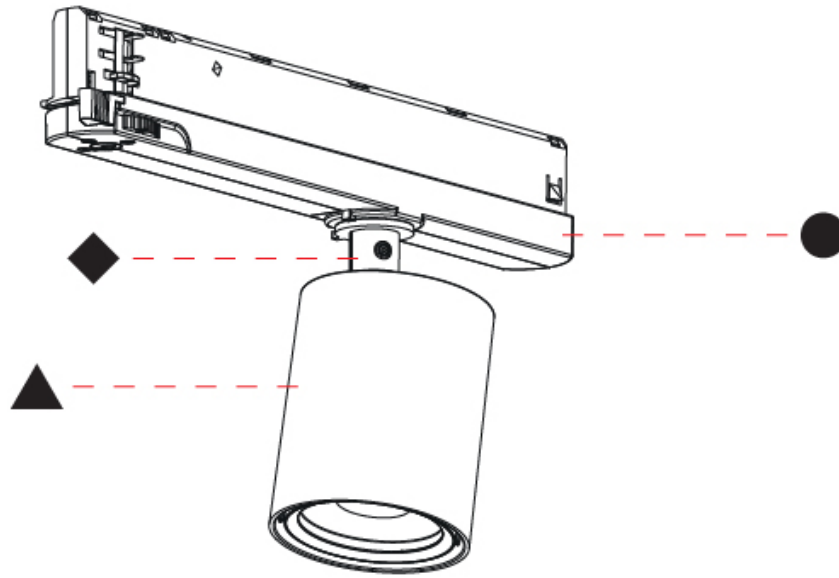

A3T216-

PROJECT

TYPE

SPECIFIER

QUANTITY

DATE

A