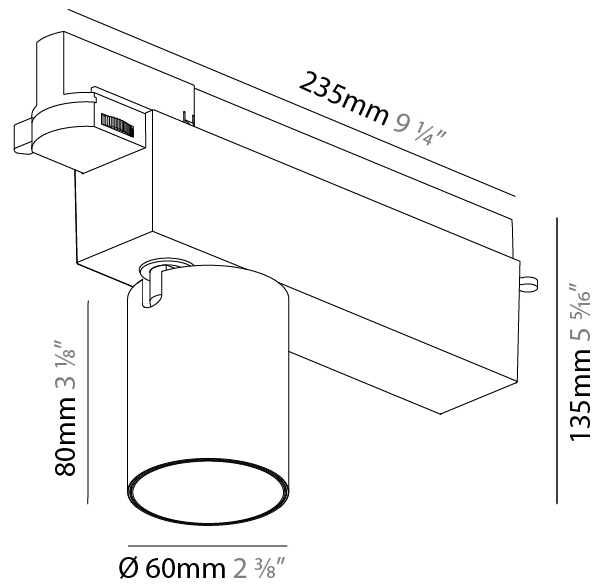

OPTICAL

Beam Angle: 8
 Adjustability: Rotational 340°; Tilt 90°
 Upon Request: Special Beam Angles

RATINGS AND CERTIFICATIONS

Certified By: Certified for North American Standards
 IP rating: IP20

PROJECT	
TYPE	
SPECIFIER	
QUANTITY	
DATE	