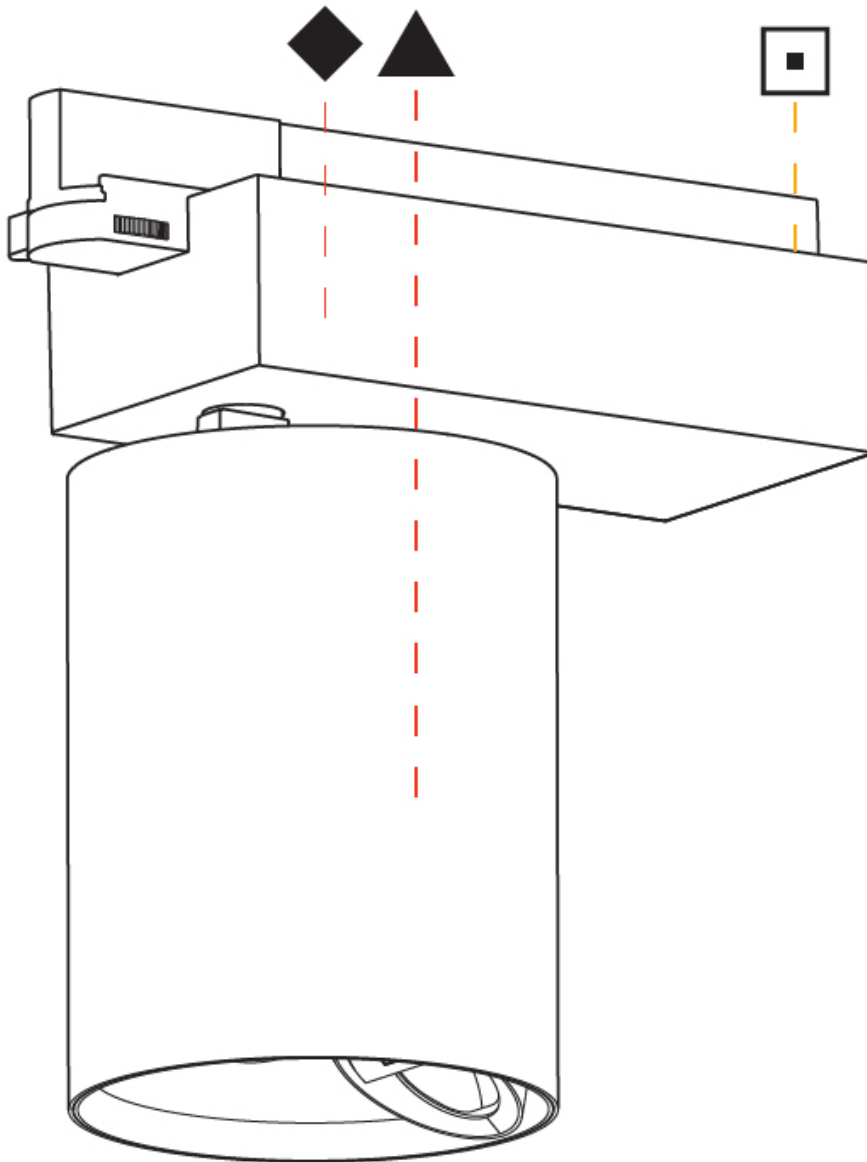

CENTRIQ WALLWASH TRACK

A3T030-

PROJECT	_____
TYPE	_____
SPECIFIER	_____
QUANTITY	_____
DATE	_____

A